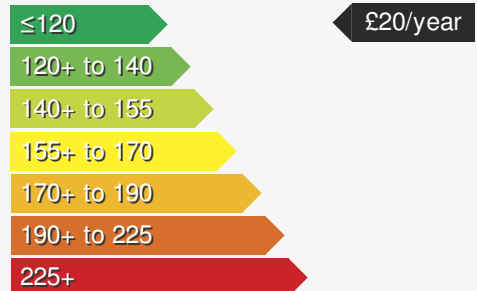

VEHICLE ROAD TAX

Road tax for this vehicle will be £20/year

Every effort has been made to ensure the accuracy of the information above, however errors may occur. Do not rely entirely on this information but check with the dealership about items that may affect your decision to buy. Please disregard the mileage unless it is verified by an independent mileage search. The MPG figure above relates to a typical example of the model when new. This will vary according to the age, condition and mileage of the vehicle and should be used for comparison purposes only.