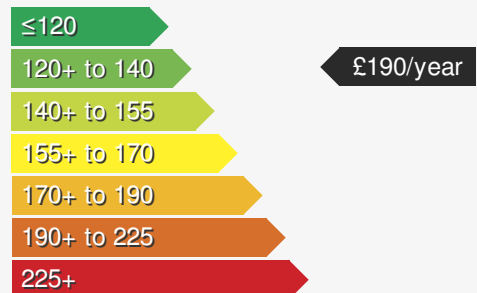

Just arrived !

Edwin May Portadown
028 3833 2238

VEHICLE DETAILS

Date First Registered:	Sep 2020	Body Style:	Hatchback
Registration:	BF70ZJU	Colour:	Pure White
Mileage:	73,224	Doors:	5
Fuel Type:	Petrol	MPG combined:	49
Transmission:	Manual	Insurance group:	18E

STANDARD EQUIPMENT

MORE INFORMATION

For more information scan this code into your mobile phone

EDWIN MAY PORTADOWN - VOLKSWAGEN

Edwin May
128 Bridge Street
Portadown BT63 5AP
Telephone: 028 3833 2238
info.portadown@edwinmay.co.uk

VEHICLE ROAD TAX

Road tax for this vehicle will be **£190/year**

Every effort has been made to ensure the accuracy of the information above, however errors may occur. Do not rely entirely on this information but check with the dealership about items that may affect your decision to buy. Please disregard the mileage unless it is verified by an independent mileage search. The MPG figure above relates to a typical example of the model when new. This will vary according to the age, condition and mileage of the vehicle and should be used for comparison purposes only.