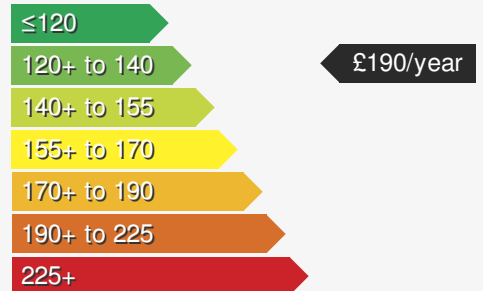

VEHICLE ROAD TAX

Road tax for this vehicle will be **£190/year**

Every effort has been made to ensure the accuracy of the information above, however errors may occur. Do not rely entirely on this information but check with the dealership about items that may affect your decision to buy. Please disregard the mileage unless it is verified by an independent mileage search. The MPG figure above relates to a typical example of the model when new. This will vary according to the age, condition and mileage of the vehicle and should be used for comparison purposes only.