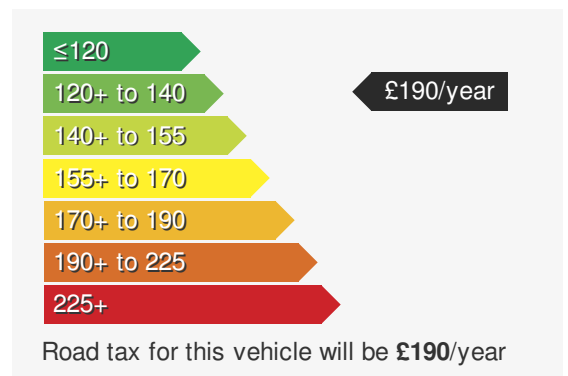

VEHICLE DETAILS

Date First Registered:	Oct 2025	Body Style:	Hatchback
Registration:	DYZ7023	Colour:	Grenadilla Black
Mileage:	100	Doors:	5
Fuel Type:	Petrol	MPG combined:	50
Transmission:	Manual	Insurance group:	22E

For more information scan this code into your mobile phone

VEHICLE ROAD TAX

Every effort has been made to ensure the accuracy of the information above, however errors may occur. Do not rely entirely on this information but check with the dealership about items that may affect your decision to buy. Please disregard the mileage unless it is verified by an independent mileage search. The MPG figure above relates to a typical example of the model when new. This will vary according to the age, condition and mileage of the vehicle and should be used for comparison purposes only.