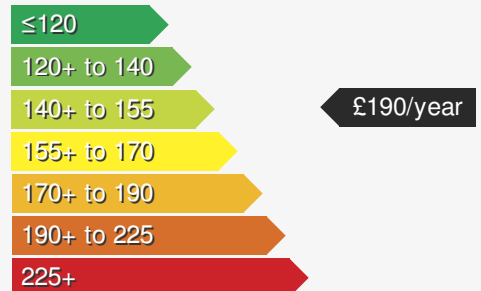

Just arrived !

Edwin May Portadown
028 3833 2238

VEHICLE DETAILS

Date First Registered:	May 2021	Body Style:	Hatchback
Registration:	VXZ5949	Colour:	Reef Blue
Mileage:	29,907	Doors:	5
Fuel Type:	Petrol	MPG combined:	47
Transmission:	Manual	Insurance group:	10E

STANDARD EQUIPMENT

MORE INFORMATION

For more information scan this code into your mobile phone

EDWIN MAY PORTADOWN - VOLKSWAGEN

Edwin May
128 Bridge Street
Portadown BT63 5AP
Telephone: 028 3833 2238
info.portadown@edwinmay.co.uk

VEHICLE ROAD TAX

Road tax for this vehicle will be **£190/year**

Every effort has been made to ensure the accuracy of the information above, however errors may occur. Do not rely entirely on this information but check with the dealership about items that may affect your decision to buy. Please disregard the mileage unless it is verified by an independent mileage search. The MPG figure above relates to a typical example of the model when new. This will vary according to the age, condition and mileage of the vehicle and should be used for comparison purposes only.