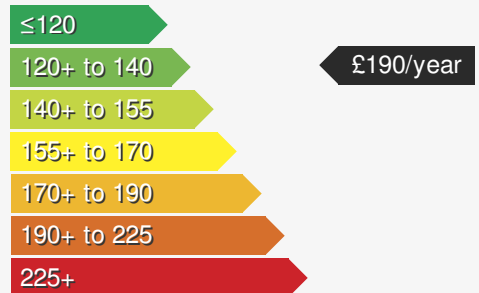

VEHICLE ROAD TAX

Road tax for this vehicle will be £190/year

Every effort has been made to ensure the accuracy of the information above, however errors may occur. Do not rely entirely on this information but check with the dealership about items that may affect your decision to buy. Please disregard the mileage unless it is verified by an independent mileage search. The MPG figure above relates to a typical example of the model when new. This will vary according to the age, condition and mileage of the vehicle and should be used for comparison purposes only.