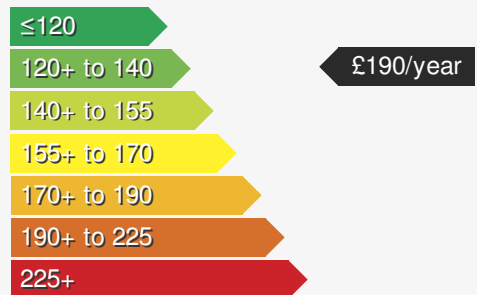

VEHICLE ROAD TAX

Road tax for this vehicle will be **£190/year**

Every effort has been made to ensure the accuracy of the information above, however errors may occur. Do not rely entirely on this information but check with the dealership about items that may affect your decision to buy. Please disregard the mileage unless it is verified by an independent mileage search. The MPG figure above relates to a typical example of the model when new. This will vary according to the age, condition and mileage of the vehicle and should be used for comparison purposes only.