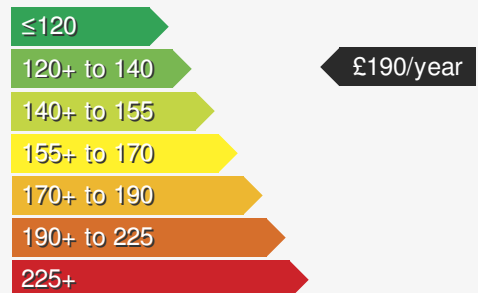

Just arrived !

Edwin May Portadown
028 3833 2238

VEHICLE DETAILS

Date First Registered:	Dec 2022	Body Style:	Hatchback
Registration:	AVZ3307	Colour:	Blue
Mileage:	33,113	Doors:	5
Fuel Type:	Diesel	MPG combined:	57
Transmission:	Manual	Insurance group:	14E

STANDARD EQUIPMENT

MORE INFORMATION

For more information scan this code into your mobile phone

EDWIN MAY PORTADOWN - VOLKSWAGEN

Edwin May
128 Bridge Street
Portadown BT63 5AP
Telephone: 028 3833 2238
info.portadown@edwinmay.co.uk

VEHICLE ROAD TAX

Road tax for this vehicle will be **£190/year**

Every effort has been made to ensure the accuracy of the information above, however errors may occur. Do not rely entirely on this information but check with the dealership about items that may affect your decision to buy. Please disregard the mileage unless it is verified by an independent mileage search. The MPG figure above relates to a typical example of the model when new. This will vary according to the age, condition and mileage of the vehicle and should be used for comparison purposes only.