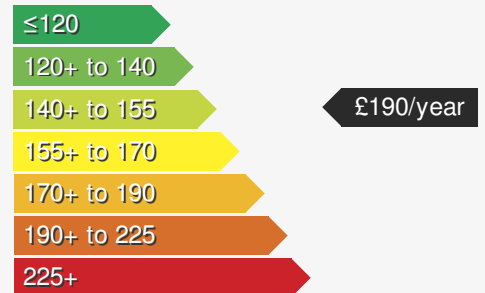

VEHICLE ROAD TAX

Road tax for this vehicle will be £190/year

Every effort has been made to ensure the accuracy of the information above, however errors may occur. Do not rely entirely on this information but check with the dealership about items that may affect your decision to buy. Please disregard the mileage unless it is verified by an independent mileage search. The MPG figure above relates to a typical example of the model when new. This will vary according to the age, condition and mileage of the vehicle and should be used for comparison purposes only.