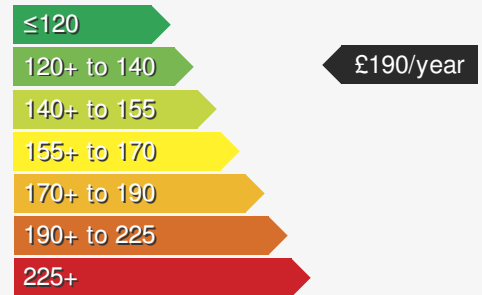

VEHICLE ROAD TAX

Road tax for this vehicle will be **£190/year**

Every effort has been made to ensure the accuracy of the information above, however errors may occur. Do not rely entirely on this information but check with the dealership about items that may affect your decision to buy. Please disregard the mileage unless it is verified by an independent mileage search. The MPG figure above relates to a typical example of the model when new. This will vary according to the age, condition and mileage of the vehicle and should be used for comparison purposes only.