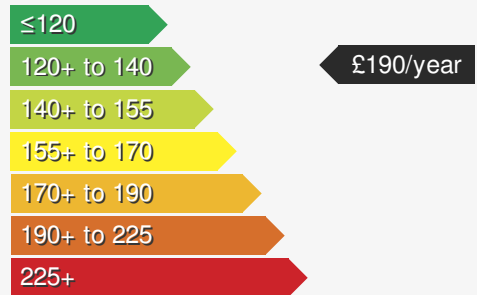

VEHICLE DETAILS

Date First Registered:	Feb 2023	Body Style:	Hatchback
Registration:	BP72HKY	Colour:	Red
Mileage:	20,794	Doors:	5
Fuel Type:	Petrol	MPG combined:	47
Transmission:	Manual	Insurance group:	12E

MORE INFORMATION

For more information scan this code into your mobile phone

VEHICLE ROAD TAX

Road tax for this vehicle will be £190/year

Every effort has been made to ensure the accuracy of the information above, however errors may occur. Do not rely entirely on this information but check with the dealership about items that may affect your decision to buy. Please disregard the mileage unless it is verified by an independent mileage search. The MPG figure above relates to a typical example of the model when new. This will vary according to the age, condition and mileage of the vehicle and should be used for comparison purposes only.