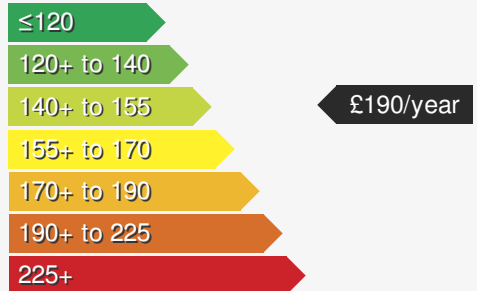

VEHICLE DETAILS

Date First Registered:	Dec 2025	Body Style:	SUV / Crossover
Registration:	MW75TUH	Colour:	Cipressino Green
Mileage:	2,249	Doors:	5
Fuel Type:	Diesel	MPG combined:	52
Transmission:	Auto /DSG	Insurance group:	22E

MORE INFORMATION

For more information scan this code into your mobile phone

VEHICLE ROAD TAX

Road tax for this vehicle will be £190/year

Every effort has been made to ensure the accuracy of the information above, however errors may occur. Do not rely entirely on this information but check with the dealership about items that may affect your decision to buy. Please disregard the mileage unless it is verified by an independent mileage search. The MPG figure above relates to a typical example of the model when new. This will vary according to the age, condition and mileage of the vehicle and should be used for comparison purposes only.