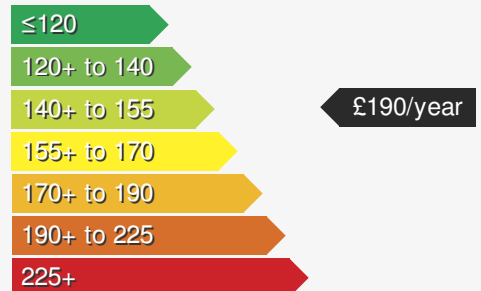

Just arrived !

Edwin May Portadown
028 3833 2238

VEHICLE DETAILS

Date First Registered:	Dec 2025	Body Style:	SUV / Crossover
Registration:	MW75TUH	Colour:	Cipressino Green
Mileage:	2,249	Doors:	5
Fuel Type:	Diesel	MPG combined:	52
Transmission:	Auto /DSG	Insurance group:	22E

STANDARD EQUIPMENT

MORE INFORMATION

For more information scan this code into your mobile phone

EDWIN MAY PORTADOWN - VOLKSWAGEN

Edwin May
128 Bridge Street
Portadown BT63 5AP
Telephone: 028 3833 2238
info.portadown@edwinmay.co.uk

VEHICLE ROAD TAX

Road tax for this vehicle will be **£190/year**

Every effort has been made to ensure the accuracy of the information above, however errors may occur. Do not rely entirely on this information but check with the dealership about items that may affect your decision to buy. Please disregard the mileage unless it is verified by an independent mileage search. The MPG figure above relates to a typical example of the model when new. This will vary according to the age, condition and mileage of the vehicle and should be used for comparison purposes only.