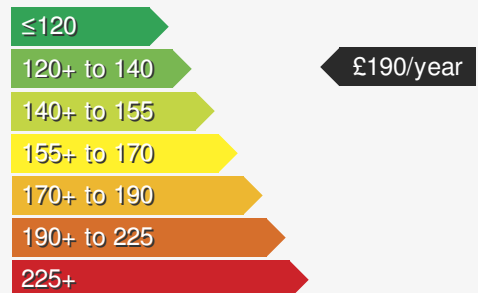

Just arrived !

Edwin May Portadown
028 3833 2238

VEHICLE DETAILS

Date First Registered:	Dec 2025	Body Style:	Hatchback
Registration:	PJ75CEF	Colour:	Moonstone Grey
Mileage:	1,547	Doors:	5
Fuel Type:	Petrol	MPG combined:	50
Transmission:	Manual	Insurance group:	22E

STANDARD EQUIPMENT

MORE INFORMATION

For more information scan this code into your mobile phone

EDWIN MAY PORTADOWN - VOLKSWAGEN

Edwin May
128 Bridge Street
Portadown BT63 5AP
Telephone: 028 3833 2238
info.portadown@edwinmay.co.uk

VEHICLE ROAD TAX

Road tax for this vehicle will be **£190/year**

Every effort has been made to ensure the accuracy of the information above, however errors may occur. Do not rely entirely on this information but check with the dealership about items that may affect your decision to buy. Please disregard the mileage unless it is verified by an independent mileage search. The MPG figure above relates to a typical example of the model when new. This will vary according to the age, condition and mileage of the vehicle and should be used for comparison purposes only.