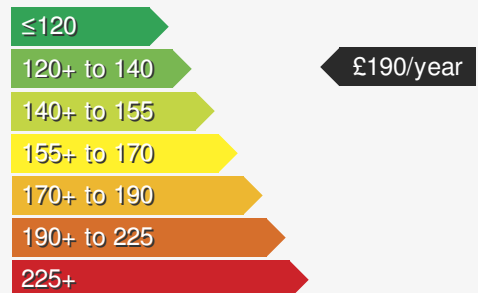

Just arrived !

Edwin May Portadown
028 3833 2238

VEHICLE DETAILS

Date First Registered:	Dec 2025	Body Style:	Hatchback
Registration:	PF75HYO	Colour:	Anenome Blue
Mileage:	1,616	Doors:	5
Fuel Type:	Petrol	MPG combined:	50
Transmission:	Manual	Insurance group:	22E

STANDARD EQUIPMENT

MORE INFORMATION

For more information scan this code into your mobile phone

EDWIN MAY PORTADOWN - VOLKSWAGEN

Edwin May
128 Bridge Street
Portadown BT63 5AP
Telephone: 028 3833 2238
info.portadown@edwinmay.co.uk

VEHICLE ROAD TAX

Road tax for this vehicle will be **£190/year**

Every effort has been made to ensure the accuracy of the information above, however errors may occur. Do not rely entirely on this information but check with the dealership about items that may affect your decision to buy. Please disregard the mileage unless it is verified by an independent mileage search. The MPG figure above relates to a typical example of the model when new. This will vary according to the age, condition and mileage of the vehicle and should be used for comparison purposes only.