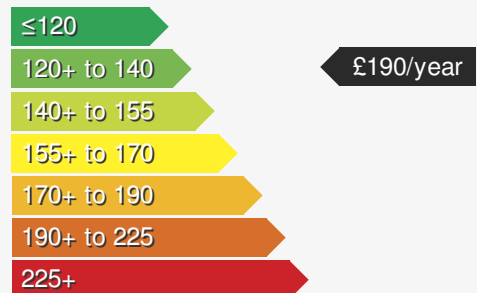

Just arrived !

Edwin May Portadown

028 3833 2238

VEHICLE DETAILS

Date First Registered:	Dec 2025	Body Style:	Hatchback
Registration:	PF75MVL	Colour:	Kings Red
Mileage:	1,295	Doors:	5
Fuel Type:	Petrol	MPG combined:	51
Transmission:	Manual	Insurance group:	17E

STANDARD EQUIPMENT

MORE INFORMATION

For more information scan this code into your mobile phone

EDWIN MAY PORTADOWN - VOLKSWAGEN

Edwin May
128 Bridge Street
Portadown BT63 5AP
Telephone: 028 3833 2238
info.portadown@edwinmay.co.uk

VEHICLE ROAD TAX

Road tax for this vehicle will be **£190/year**

Every effort has been made to ensure the accuracy of the information above, however errors may occur. Do not rely entirely on this information but check with the dealership about items that may affect your decision to buy. Please disregard the mileage unless it is verified by an independent mileage search. The MPG figure above relates to a typical example of the model when new. This will vary according to the age, condition and mileage of the vehicle and should be used for comparison purposes only.