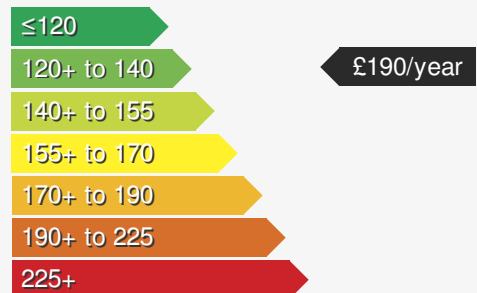

Just arrived !

Edwin May Portadown

028 3833 2238

VEHICLE DETAILS

Date First Registered:	Dec 2025	Body Style:	Hatchback
Registration:	PF75MWL	Colour:	Anenome Blue
Mileage:	1,744	Doors:	5
Fuel Type:	Petrol	MPG combined:	51
Transmission:	Manual	Insurance group:	17E

STANDARD EQUIPMENT

MORE INFORMATION

For more information scan this code into your mobile phone

EDWIN MAY PORTADOWN - VOLKSWAGEN

Edwin May
128 Bridge Street
Portadown BT63 5AP
Telephone: 028 3833 2238
info.portadown@edwinmay.co.uk

VEHICLE ROAD TAX

Road tax for this vehicle will be **£190/year**

Every effort has been made to ensure the accuracy of the information above, however errors may occur. Do not rely entirely on this information but check with the dealership about items that may affect your decision to buy. Please disregard the mileage unless it is verified by an independent mileage search. The MPG figure above relates to a typical example of the model when new. This will vary according to the age, condition and mileage of the vehicle and should be used for comparison purposes only.