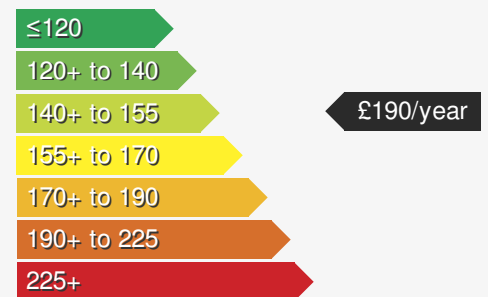

VEHICLE ROAD TAX

Road tax for this vehicle will be £190/year

Every effort has been made to ensure the accuracy of the information above, however errors may occur. Do not rely entirely on this information but check with the dealership about items that may affect your decision to buy. Please disregard the mileage unless it is verified by an independent mileage search. The MPG figure above relates to a typical example of the model when new. This will vary according to the age, condition and mileage of the vehicle and should be used for comparison purposes only.