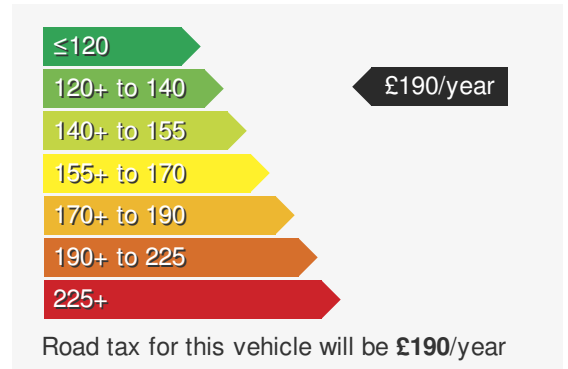

VEHICLE DETAILS

Date First Registered:	Jul 2020	Body Style:	Saloon
Registration:	YC20VOO	Colour:	Pyrite Silver
Mileage:	70,988	Doors:	4
Fuel Type:	Diesel	MPG combined:	57
Transmission:	Manual	Insurance group:	21E

VEHICLE ROAD TAX

Every effort has been made to ensure the accuracy of the information above, however errors may occur. Do not rely entirely on this information but check with the dealership about items that may affect your decision to buy. Please disregard the mileage unless it is verified by an independent mileage search. The MPG figure above relates to a typical example of the model when new. This will vary according to the age, condition and mileage of the vehicle and should be used for comparison purposes only.