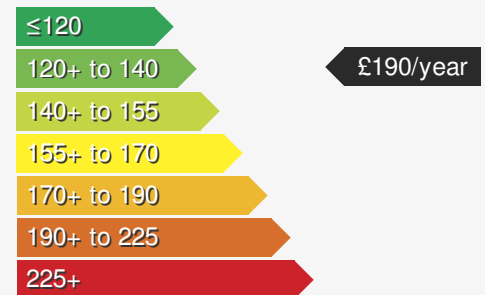

VEHICLE ROAD TAX

Road tax for this vehicle will be **£190/year**

Every effort has been made to ensure the accuracy of the information above, however errors may occur. Do not rely entirely on this information but check with the dealership about items that may affect your decision to buy. Please disregard the mileage unless it is verified by an independent mileage search. The MPG figure above relates to a typical example of the model when new. This will vary according to the age, condition and mileage of the vehicle and should be used for comparison purposes only.