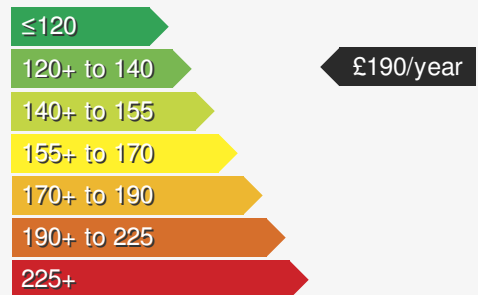

VEHICLE DETAILS

Date First Registered:	Jan 2026	Body Style:	Hatchback
Registration:	JMZ8413	Colour:	Smokey Grey
Mileage:	974	Doors:	5
Fuel Type:	Petrol	MPG combined:	52
Transmission:	Auto /DSG	Insurance group:	11E

STANDARD EQUIPMENT

Manual Air Conditioning	Electric Folding Door Mirrors
Wireless App-Connect	LED Headlights
Rear Parking Sensors with Rear View Camera	Rain Sensitive Wipers/Automatic Headlights
Leather Multifunction Steering Wheel	Lane Assist
Adaptive Cruise Control	16" 'Torsby' Alloy Wheels

EDWIN MAY COLERAINE - NISSAN

Edwin May
1 Riverside Retail Park South
Coleraine BT51 3RT
Telephone: 02870 354 321
info.coleraine@edwinmay.co.uk

MORE INFORMATION

For more information scan this code into your mobile phone

VEHICLE ROAD TAX

Road tax for this vehicle will be **£190/year**

Every effort has been made to ensure the accuracy of the information above, however errors may occur. Do not rely entirely on this information but check with the dealership about items that may affect your decision to buy. Please disregard the mileage unless it is verified by an independent mileage search. The MPG figure above relates to a typical example of the model when new. This will vary according to the age, condition and mileage of the vehicle and should be used for comparison purposes only.