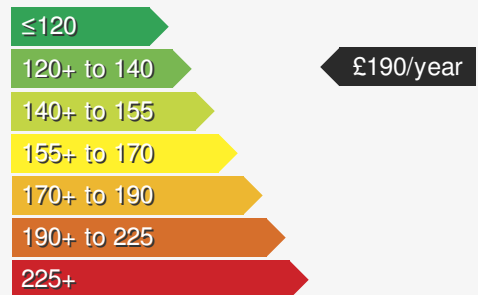

VEHICLE ROAD TAX

£190/year

Road tax for this vehicle will be **£190/year**

Every effort has been made to ensure the accuracy of the information above, however errors may occur. Do not rely entirely on this information but check with the dealership about items that may affect your decision to buy. Please disregard the mileage unless it is verified by an independent mileage search. The MPG figure above relates to a typical example of the model when new. This will vary according to the age, condition and mileage of the vehicle and should be used for comparison purposes only.