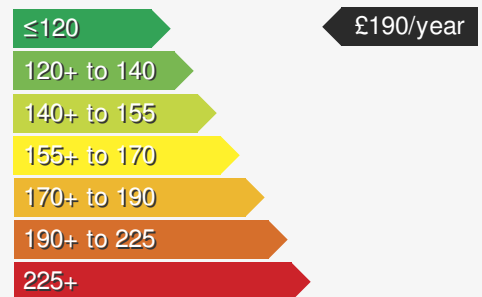

VEHICLE ROAD TAX

Road tax for this vehicle will be £190/year

Every effort has been made to ensure the accuracy of the information above, however errors may occur. Do not rely entirely on this information but check with the dealership about items that may affect your decision to buy. Please disregard the mileage unless it is verified by an independent mileage search. The MPG figure above relates to a typical example of the model when new. This will vary according to the age, condition and mileage of the vehicle and should be used for comparison purposes only.