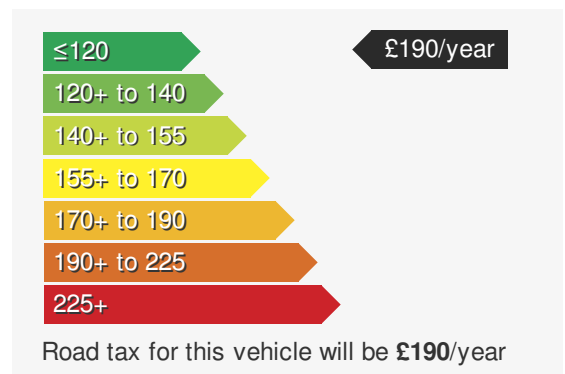

VEHICLE ROAD TAX

Every effort has been made to ensure the accuracy of the information above, however errors may occur. Do not rely entirely on this information but check with the dealership about items that may affect your decision to buy. Please disregard the mileage unless it is verified by an independent mileage search. The MPG figure above relates to a typical example of the model when new. This will vary according to the age, condition and mileage of the vehicle and should be used for comparison purposes only.