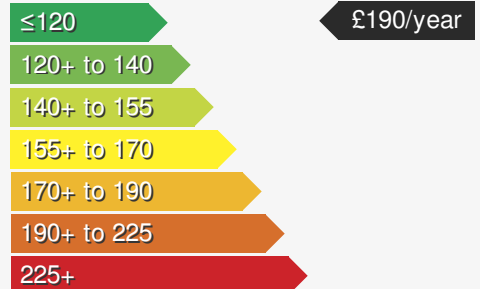

VOLKSWAGEN POLO LIFE 1.0 TSI (95PS) 5DR

£15495.00

VEHICLE DETAILS

Date First Registered:	Feb 2023	Body Style:	Hatchback
Registration:	MC72XYE	Colour:	Reflex Silver
Mileage:	31,973	Doors:	5
Fuel Type:	Petrol	MPG combined:	54
Transmission:	Manual	Insurance group:	9E

STANDARD EQUIPMENT

Manual Air Conditioning	Electric Folding Door Mirrors
Wireless App-Connect	Height Adjustable Drivers Seat
Bluetooth Telephone Preparation	Rain Sensitive Wipers/Automatic
Leather Multifunction Steering Wheel	Headlights
Adaptive Cruise Control	Lane Assist
	15" 'Essex' Alloy Wheels

EDWIN MAY COLERAINE - NISSAN

Edwin May
1 Riverside Retail Park South
Coleraine BT51 3RT
Telephone: [02870 354 321](tel:02870354321)
info.coleraine@edwinmay.co.uk

MORE INFORMATION

For more information scan this code into your mobile phone

VEHICLE ROAD TAX

Road tax for this vehicle will be **£190/year**

Every effort has been made to ensure the accuracy of the information above, however errors may occur. Do not rely entirely on this information but check with the dealership about items that may affect your decision to buy. Please disregard the mileage unless it is verified by an independent mileage search. The MPG figure above relates to a typical example of the model when new. This will vary according to the age, condition and mileage of the vehicle and should be used for comparison purposes only.