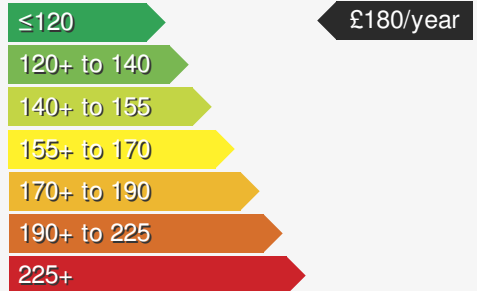

VEHICLE DETAILS

Date First Registered:	Sep 2024	Body Style:	SUV / Crossover
Registration:	YR74AAE	Colour:	Grey
Mileage:	26,746	Doors:	5
Fuel Type:	Hybrid	Insurance group:	25E
Transmission:	Auto /DSG		

STANDARD EQUIPMENT

For more information scan this code into your mobile phone

VEHICLE ROAD TAX

Road tax for this vehicle will be **£180/year**

Every effort has been made to ensure the accuracy of the information above, however errors may occur. Do not rely entirely on this information but check with the dealership about items that may affect your decision to buy. Please disregard the mileage unless it is verified by an independent mileage search. The MPG figure above relates to a typical example of the model when new. This will vary according to the age, condition and mileage of the vehicle and should be used for comparison purposes only.