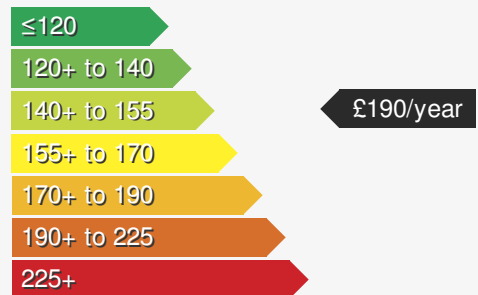

VEHICLE ROAD TAX

£190/year

Road tax for this vehicle will be **£190/year**

Every effort has been made to ensure the accuracy of the information above, however errors may occur. Do not rely entirely on this information but check with the dealership about items that may affect your decision to buy. Please disregard the mileage unless it is verified by an independent mileage search. The MPG figure above relates to a typical example of the model when new. This will vary according to the age, condition and mileage of the vehicle and should be used for comparison purposes only.