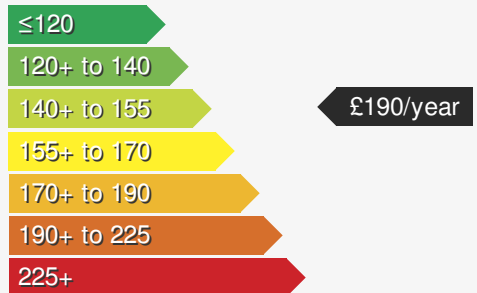

VEHICLE DETAILS

|                        |           |                  |                 |
|------------------------|-----------|------------------|-----------------|
| Date First Registered: | Jan 2023  | Body Style:      | SUV / Crossover |
| Registration:          | SXZ1427   | Colour:          | Pure White      |
| Mileage:               | 32,286    | Doors:           | 5               |
| Fuel Type:             | Diesel    | MPG combined:    | 49              |
| Transmission:          | Auto /DSG | Insurance group: | 23E             |

MORE INFORMATION

For more information scan this code into your mobile phone

VEHICLE ROAD TAX

£190/year

Road tax for this vehicle will be £190/year

Every effort has been made to ensure the accuracy of the information above, however errors may occur. Do not rely entirely on this information but check with the dealership about items that may affect your decision to buy. Please disregard the mileage unless it is verified by an independent mileage search. The MPG figure above relates to a typical example of the model when new. This will vary according to the age, condition and mileage of the vehicle and should be used for comparison purposes only.