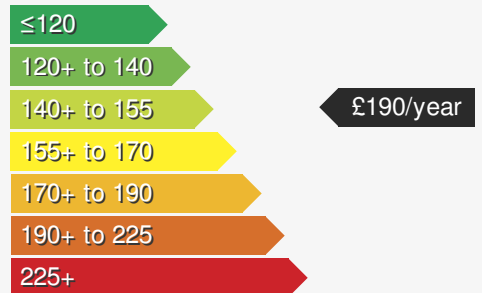

VEHICLE ROAD TAX

Road tax for this vehicle will be **£190/year**

Every effort has been made to ensure the accuracy of the information above, however errors may occur. Do not rely entirely on this information but check with the dealership about items that may affect your decision to buy. Please disregard the mileage unless it is verified by an independent mileage search. The MPG figure above relates to a typical example of the model when new. This will vary according to the age, condition and mileage of the vehicle and should be used for comparison purposes only.