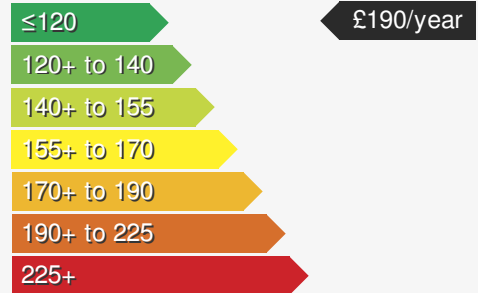

VEHICLE ROAD TAX

Road tax for this vehicle will be **£190/year**

Every effort has been made to ensure the accuracy of the information above, however errors may occur. Do not rely entirely on this information but check with the dealership about items that may affect your decision to buy. Please disregard the mileage unless it is verified by an independent mileage search. The MPG figure above relates to a typical example of the model when new. This will vary according to the age, condition and mileage of the vehicle and should be used for comparison purposes only.