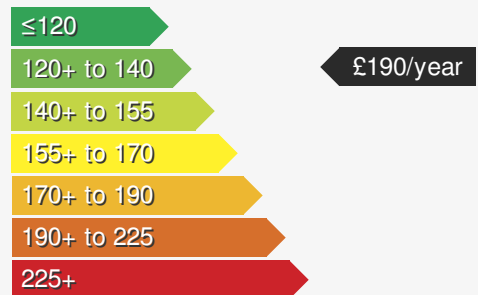

TOYOTA CH-R EXCEL 1.2 (115PS)

£12495.00

VEHICLE DETAILS

Date First Registered:	Jan 2018	Body Style:	SUV / Crossover
Registration:	BSZ5966	Colour:	Silver
Mileage:	52,281	Doors:	5
Fuel Type:	Petrol	MPG combined:	47
Transmission:	Manual	Insurance group:	15E

STANDARD EQUIPMENT

MORE INFORMATION

For more information scan this code into your mobile phone

EDWIN MAY COLERAINE - NISSAN

Edwin May
1 Riverside Retail Park South
Coleraine BT51 3RT
Telephone: [02870 354 321](tel:02870354321)
info.coleraine@edwinmay.co.uk

VEHICLE ROAD TAX

Road tax for this vehicle will be **£190/year**

Every effort has been made to ensure the accuracy of the information above, however errors may occur. Do not rely entirely on this information but check with the dealership about items that may affect your decision to buy. Please disregard the mileage unless it is verified by an independent mileage search. The MPG figure above relates to a typical example of the model when new. This will vary according to the age, condition and mileage of the vehicle and should be used for comparison purposes only.