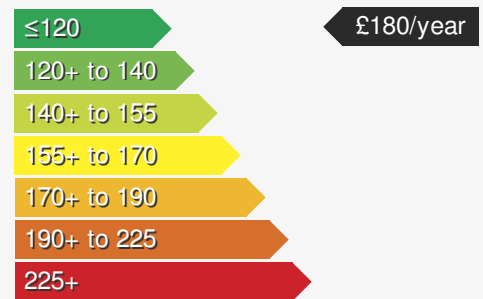

VEHICLE ROAD TAX

Road tax for this vehicle will be £180/year

Every effort has been made to ensure the accuracy of the information above, however errors may occur. Do not rely entirely on this information but check with the dealership about items that may affect your decision to buy. Please disregard the mileage unless it is verified by an independent mileage search. The MPG figure above relates to a typical example of the model when new. This will vary according to the age, condition and mileage of the vehicle and should be used for comparison purposes only.