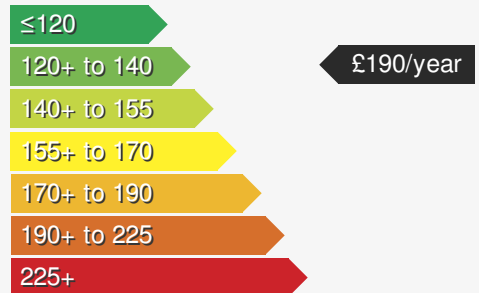

VEHICLE ROAD TAX

£190/year

Road tax for this vehicle will be £190/year

Every effort has been made to ensure the accuracy of the information above, however errors may occur. Do not rely entirely on this information but check with the dealership about items that may affect your decision to buy. Please disregard the mileage unless it is verified by an independent mileage search. The MPG figure above relates to a typical example of the model when new. This will vary according to the age, condition and mileage of the vehicle and should be used for comparison purposes only.