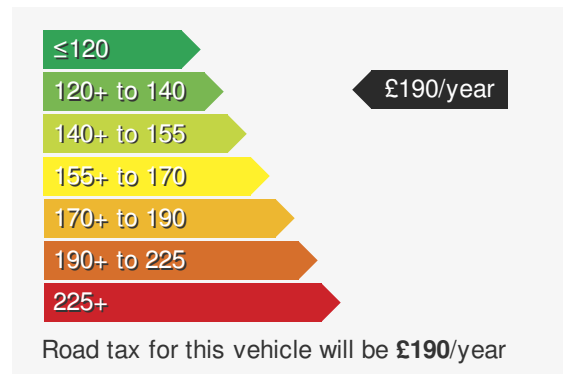

VEHICLE DETAILS

Date First Registered:	Dec 2025	Body Style:	Hatchback
Registration:	PF75KCV	Colour:	Dolphin Grey
Mileage:	1,625	Doors:	5
Fuel Type:	Petrol	MPG combined:	50
Transmission:	Manual	Insurance group:	22E

VEHICLE ROAD TAX

Every effort has been made to ensure the accuracy of the information above, however errors may occur. Do not rely entirely on this information but check with the dealership about items that may affect your decision to buy. Please disregard the mileage unless it is verified by an independent mileage search. The MPG figure above relates to a typical example of the model when new. This will vary according to the age, condition and mileage of the vehicle and should be used for comparison purposes only.