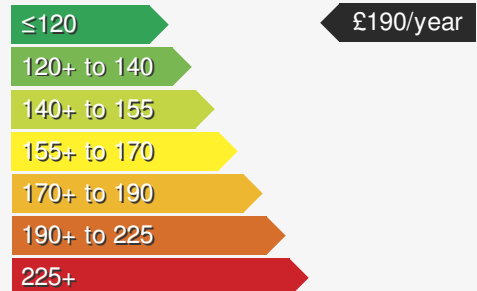

Coming soon !

Edwin May Portadown

028 3833 2238

VEHICLE DETAILS

Date First Registered:	Nov 2025	Body Style:	Hatchback
Registration:	VXZ2869	Colour:	Deep Black
Mileage:	14	Doors:	5
Fuel Type:	Petrol	MPG combined:	54
Transmission:	Manual	Insurance group:	11E

STANDARD EQUIPMENT

MORE INFORMATION

For more information scan this code into your mobile phone

EDWIN MAY PORTADOWN - VOLKSWAGEN

Edwin May
128 Bridge Street
Portadown BT63 5AP
Telephone: 028 3833 2238
info.portadown@edwinmay.co.uk

VEHICLE ROAD TAX

Road tax for this vehicle will be **£190/year**

Every effort has been made to ensure the accuracy of the information above, however errors may occur. Do not rely entirely on this information but check with the dealership about items that may affect your decision to buy. Please disregard the mileage unless it is verified by an independent mileage search. The MPG figure above relates to a typical example of the model when new. This will vary according to the age, condition and mileage of the vehicle and should be used for comparison purposes only.