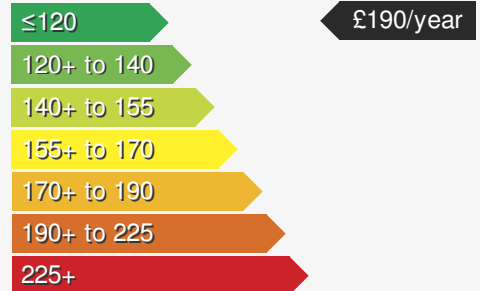

Coming soon !

Edwin May Portadown

028 3833 2238

VEHICLE DETAILS

Date First Registered:	Nov 2025	Body Style:	Hatchback
Registration:	VXZ2816	Colour:	Pure White
Mileage:	11	Doors:	5
Fuel Type:	Petrol	MPG combined:	52
Transmission:	Manual	Insurance group:	3E

STANDARD EQUIPMENT

MORE INFORMATION

For more information scan this code into your mobile phone

EDWIN MAY PORTADOWN - VOLKSWAGEN

Edwin May
128 Bridge Street
Portadown BT63 5AP
Telephone: 028 3833 2238
info.portadown@edwinmay.co.uk

VEHICLE ROAD TAX

Road tax for this vehicle will be **£190/year**

Every effort has been made to ensure the accuracy of the information above, however errors may occur. Do not rely entirely on this information but check with the dealership about items that may affect your decision to buy. Please disregard the mileage unless it is verified by an independent mileage search. The MPG figure above relates to a typical example of the model when new. This will vary according to the age, condition and mileage of the vehicle and should be used for comparison purposes only.