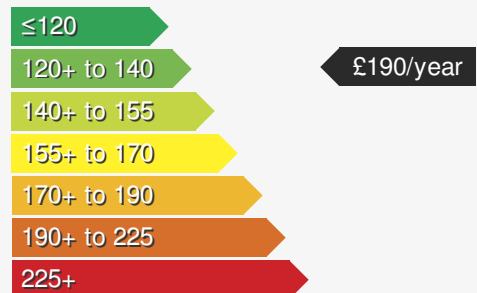

Coming soon !

Edwin May Portadown

028 3833 2238

VEHICLE DETAILS

Date First Registered:	Nov 2025	Body Style:	Hatchback
Registration:	VXZ2469	Colour:	Deep Black
Mileage:	12	Doors:	5
Fuel Type:	Petrol	MPG combined:	52
Transmission:	Manual	Insurance group:	3E

STANDARD EQUIPMENT

MORE INFORMATION

For more information scan this code into your mobile phone

EDWIN MAY PORTADOWN - VOLKSWAGEN

Edwin May
128 Bridge Street
Portadown BT63 5AP
Telephone: 028 3833 2238
info.portadown@edwinmay.co.uk

VEHICLE ROAD TAX

Road tax for this vehicle will be **£190/year**

Every effort has been made to ensure the accuracy of the information above, however errors may occur. Do not rely entirely on this information but check with the dealership about items that may affect your decision to buy. Please disregard the mileage unless it is verified by an independent mileage search. The MPG figure above relates to a typical example of the model when new. This will vary according to the age, condition and mileage of the vehicle and should be used for comparison purposes only.