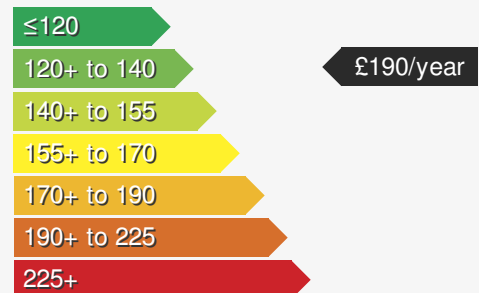

Just arrived !

Edwin May Portadown

028 3833 2238

VEHICLE DETAILS

Date First Registered:	Nov 2025	Body Style:	Hatchback
Registration:	VXZ2469	Colour:	Deep Black
Mileage:	12	Doors:	5
Fuel Type:	Petrol	MPG combined:	52
Transmission:	Manual	Insurance group:	3E

STANDARD EQUIPMENT

MORE INFORMATION

For more information scan this code into your mobile phone

EDWIN MAY PORTADOWN - VOLKSWAGEN

Edwin May
128 Bridge Street
Portadown BT63 5AP
Telephone: 028 3833 2238
info.portadown@edwinmay.co.uk

VEHICLE ROAD TAX

Road tax for this vehicle will be **£190/year**

Every effort has been made to ensure the accuracy of the information above, however errors may occur. Do not rely entirely on this information but check with the dealership about items that may affect your decision to buy. Please disregard the mileage unless it is verified by an independent mileage search. The MPG figure above relates to a typical example of the model when new. This will vary according to the age, condition and mileage of the vehicle and should be used for comparison purposes only.