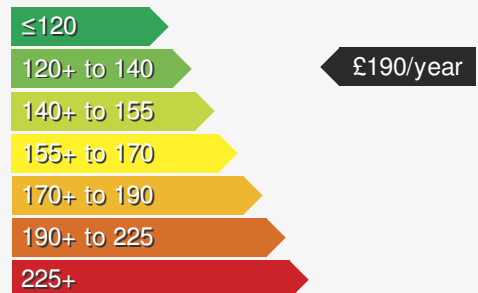

Coming soon !

Edwin May Portadown

028 3833 2238

VEHICLE DETAILS

Date First Registered:	Nov 2025	Body Style:	Hatchback
Registration:	VXZ2814	Colour:	Smokey Grey
Mileage:	15	Doors:	5
Fuel Type:	Petrol	MPG combined:	48
Transmission:	Auto /DSG	Insurance group:	14E

STANDARD EQUIPMENT

MORE INFORMATION

For more information scan this code into your mobile phone

EDWIN MAY PORTADOWN - VOLKSWAGEN

Edwin May
128 Bridge Street
Portadown BT63 5AP
Telephone: 028 3833 2238
info.portadown@edwinmay.co.uk

VEHICLE ROAD TAX

Road tax for this vehicle will be **£190/year**

Every effort has been made to ensure the accuracy of the information above, however errors may occur. Do not rely entirely on this information but check with the dealership about items that may affect your decision to buy. Please disregard the mileage unless it is verified by an independent mileage search. The MPG figure above relates to a typical example of the model when new. This will vary according to the age, condition and mileage of the vehicle and should be used for comparison purposes only.