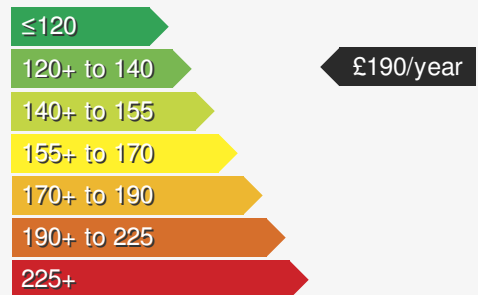

Just arrived !

Edwin May Portadown
028 3833 2238

VEHICLE DETAILS

Date First Registered:	Nov 2025	Body Style:	Hatchback
Registration:	VXZ2814	Colour:	Smokey Grey
Mileage:	15	Doors:	5
Fuel Type:	Petrol	MPG combined:	48
Transmission:	Auto /DSG	Insurance group:	14E

STANDARD EQUIPMENT

MORE INFORMATION

For more information scan this code into your mobile phone

EDWIN MAY PORTADOWN - VOLKSWAGEN

Edwin May
128 Bridge Street
Portadown BT63 5AP
Telephone: 028 3833 2238
info.portadown@edwinmay.co.uk

VEHICLE ROAD TAX

Road tax for this vehicle will be **£190/year**

Every effort has been made to ensure the accuracy of the information above, however errors may occur. Do not rely entirely on this information but check with the dealership about items that may affect your decision to buy. Please disregard the mileage unless it is verified by an independent mileage search. The MPG figure above relates to a typical example of the model when new. This will vary according to the age, condition and mileage of the vehicle and should be used for comparison purposes only.