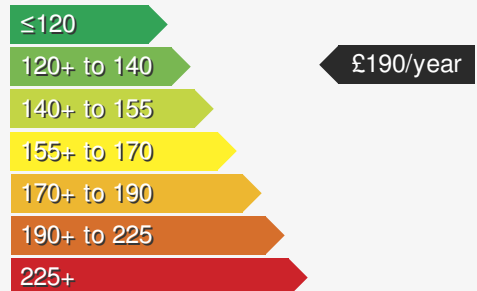

VEHICLE ROAD TAX

Road tax for this vehicle will be **£190/year**

Every effort has been made to ensure the accuracy of the information above, however errors may occur. Do not rely entirely on this information but check with the dealership about items that may affect your decision to buy. Please disregard the mileage unless it is verified by an independent mileage search. The MPG figure above relates to a typical example of the model when new. This will vary according to the age, condition and mileage of the vehicle and should be used for comparison purposes only.