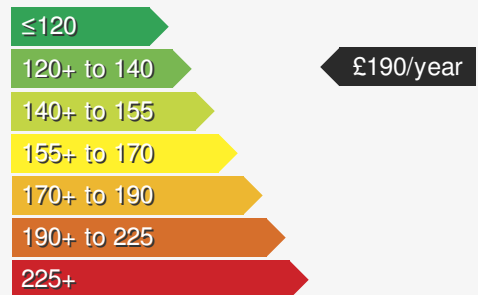

Just arrived !

Edwin May Portadown
028 3833 2238

VEHICLE DETAILS

Date First Registered:	Nov 2025	Body Style:	SUV / Crossover
Registration:	VXZ3176	Colour:	Dolphin Grey
Mileage:	9	Doors:	5
Fuel Type:	Petrol	MPG combined:	47
Transmission:	Auto /DSG	Insurance group:	21E

STANDARD EQUIPMENT

MORE INFORMATION

For more information scan this code into your mobile phone

EDWIN MAY PORTADOWN - VOLKSWAGEN

Edwin May
128 Bridge Street
Portadown BT63 5AP
Telephone: 028 3833 2238
info.portadown@edwinmay.co.uk

VEHICLE ROAD TAX

Road tax for this vehicle will be **£190/year**

Every effort has been made to ensure the accuracy of the information above, however errors may occur. Do not rely entirely on this information but check with the dealership about items that may affect your decision to buy. Please disregard the mileage unless it is verified by an independent mileage search. The MPG figure above relates to a typical example of the model when new. This will vary according to the age, condition and mileage of the vehicle and should be used for comparison purposes only.