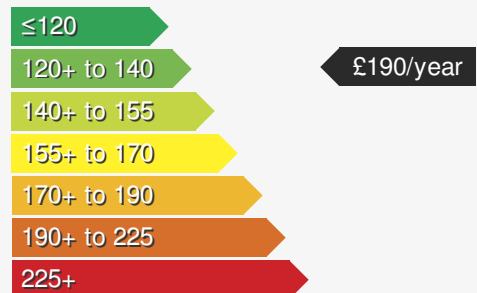

Coming soon !

Edwin May Portadown

028 3833 2238

VEHICLE DETAILS

Date First Registered:	Nov 2025	Body Style:	SUV / Crossover
Registration:	VXZ3176	Colour:	Dolphin Grey
Mileage:	9	Doors:	5
Fuel Type:	Petrol	MPG combined:	47
Transmission:	Auto /DSG	Insurance group:	21E

STANDARD EQUIPMENT

MORE INFORMATION

For more information scan this code into your mobile phone

EDWIN MAY PORTADOWN - VOLKSWAGEN

Edwin May
128 Bridge Street
Portadown BT63 5AP
Telephone: 028 3833 2238
info.portadown@edwinmay.co.uk

VEHICLE ROAD TAX

Road tax for this vehicle will be **£190/year**

Every effort has been made to ensure the accuracy of the information above, however errors may occur. Do not rely entirely on this information but check with the dealership about items that may affect your decision to buy. Please disregard the mileage unless it is verified by an independent mileage search. The MPG figure above relates to a typical example of the model when new. This will vary according to the age, condition and mileage of the vehicle and should be used for comparison purposes only.