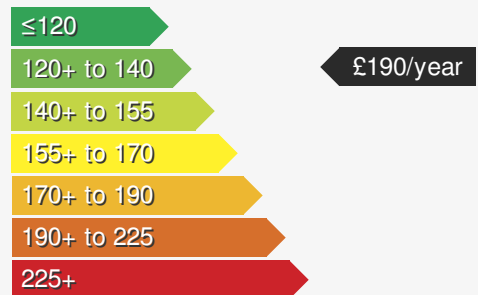

BMW X1 2.0i SDRIVE X-LINE

£19495.00

SOLD

VEHICLE DETAILS

Date First Registered:	Jan 2020	Body Style:	Hatchback
Registration:	PGZ6516	Colour:	Blue
Mileage:	44,500	Doors:	5
Fuel Type:	Petrol	MPG combined:	47
Transmission:	Auto /DSG	Insurance group:	29E

STANDARD EQUIPMENT

MORE INFORMATION

For more information scan this code into your mobile phone

ROADSIDE MOTORS ARMAGH - PEUGEOT

Roadside Motors
22 Markethill Road
Armagh BT60 1NP
Telephone: 028 3752 2912
info.armagh@roadsidemotors.com

VEHICLE ROAD TAX

Road tax for this vehicle will be **£190/year**

Every effort has been made to ensure the accuracy of the information above, however errors may occur. Do not rely entirely on this information but check with the dealership about items that may affect your decision to buy. Please disregard the mileage unless it is verified by an independent mileage search. The MPG figure above relates to a typical example of the model when new. This will vary according to the age, condition and mileage of the vehicle and should be used for comparison purposes only.