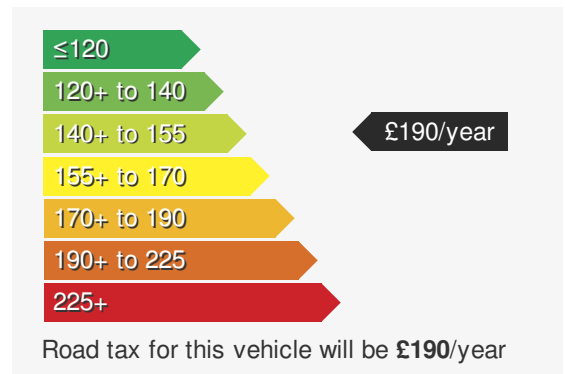

VEHICLE DETAILS

Date First Registered:	Jun 2024	Body Style:	Van
Registration:	KT24XAA	Colour:	White
Mileage:	21,391	Doors:	5
Fuel Type:	Diesel	MPG combined:	52
Transmission:	Manual	Insurance group:	29A

MORE INFORMATION

For more information scan this code into your mobile phone

VEHICLE ROAD TAX

Every effort has been made to ensure the accuracy of the information above, however errors may occur. Do not rely entirely on this information but check with the dealership about items that may affect your decision to buy. Please disregard the mileage unless it is verified by an independent mileage search. The MPG figure above relates to a typical example of the model when new. This will vary according to the age, condition and mileage of the vehicle and should be used for comparison purposes only.