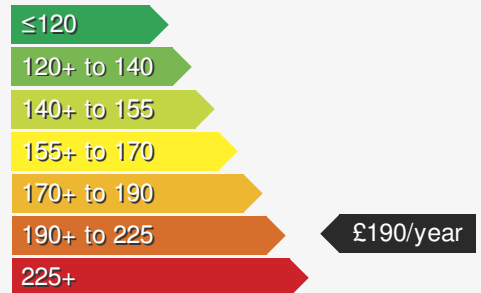

VEHICLE ROAD TAX

Road tax for this vehicle will be **£190/year**

Every effort has been made to ensure the accuracy of the information above, however errors may occur. Do not rely entirely on this information but check with the dealership about items that may affect your decision to buy. Please disregard the mileage unless it is verified by an independent mileage search. The MPG figure above relates to a typical example of the model when new. This will vary according to the age, condition and mileage of the vehicle and should be used for comparison purposes only.