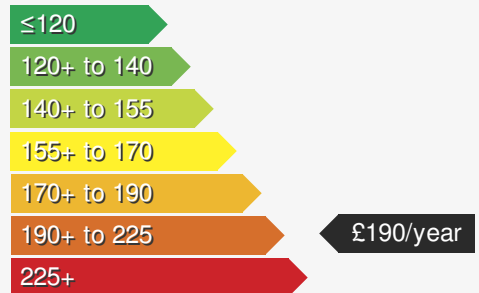

VEHICLE ROAD TAX

Road tax for this vehicle will be **£190/year**

Every effort has been made to ensure the accuracy of the information above, however errors may occur. Do not rely entirely on this information but check with the dealership about items that may affect your decision to buy. Please disregard the mileage unless it is verified by an independent mileage search. The MPG figure above relates to a typical example of the model when new. This will vary according to the age, condition and mileage of the vehicle and should be used for comparison purposes only.