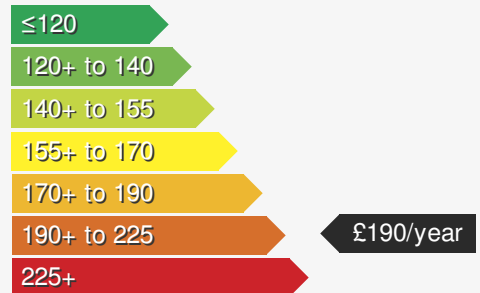

VEHICLE ROAD TAX

Road tax for this vehicle will be **£190/year**

Every effort has been made to ensure the accuracy of the information above, however errors may occur. Do not rely entirely on this information but check with the dealership about items that may affect your decision to buy. Please disregard the mileage unless it is verified by an independent mileage search. The MPG figure above relates to a typical example of the model when new. This will vary according to the age, condition and mileage of the vehicle and should be used for comparison purposes only.