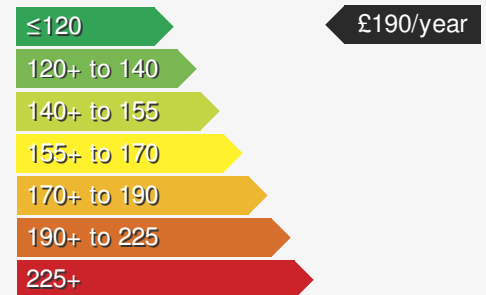

VEHICLE ROAD TAX

Road tax for this vehicle will be **£190/year**

Every effort has been made to ensure the accuracy of the information above, however errors may occur. Do not rely entirely on this information but check with the dealership about items that may affect your decision to buy. Please disregard the mileage unless it is verified by an independent mileage search. The MPG figure above relates to a typical example of the model when new. This will vary according to the age, condition and mileage of the vehicle and should be used for comparison purposes only.