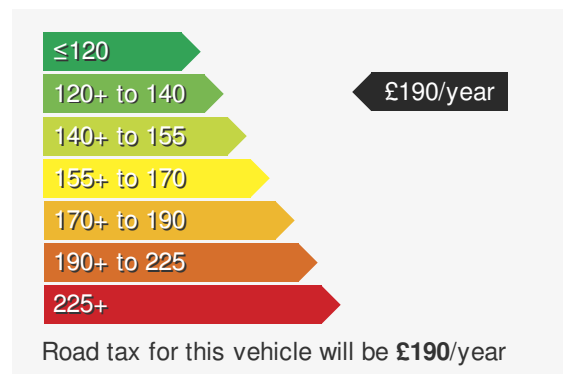

VEHICLE DETAILS

Date First Registered:	Apr 2026	Body Style:	SUV / Crossover
Registration:	YK26RDU	Colour:	Black
Mileage:	49	Doors:	5
Fuel Type:	Petrol	MPG combined:	50
Transmission:	Auto /DSG	Insurance group:	14E

VEHICLE ROAD TAX

Every effort has been made to ensure the accuracy of the information above, however errors may occur. Do not rely entirely on this information but check with the dealership about items that may affect your decision to buy. Please disregard the mileage unless it is verified by an independent mileage search. The MPG figure above relates to a typical example of the model when new. This will vary according to the age, condition and mileage of the vehicle and should be used for comparison purposes only.