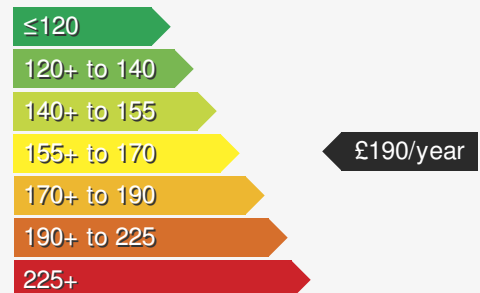

VEHICLE ROAD TAX

Road tax for this vehicle will be **£190/year**

Every effort has been made to ensure the accuracy of the information above, however errors may occur. Do not rely entirely on this information but check with the dealership about items that may affect your decision to buy. Please disregard the mileage unless it is verified by an independent mileage search. The MPG figure above relates to a typical example of the model when new. This will vary according to the age, condition and mileage of the vehicle and should be used for comparison purposes only.