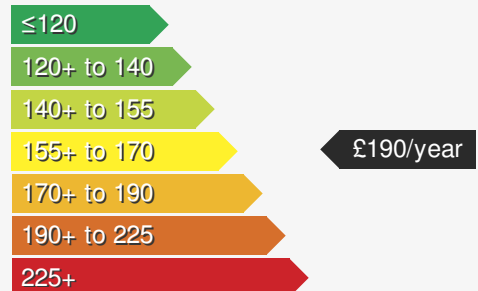

VEHICLE ROAD TAX

Road tax for this vehicle will be **£190/year**

Every effort has been made to ensure the accuracy of the information above, however errors may occur. Do not rely entirely on this information but check with the dealership about items that may affect your decision to buy. Please disregard the mileage unless it is verified by an independent mileage search. The MPG figure above relates to a typical example of the model when new. This will vary according to the age, condition and mileage of the vehicle and should be used for comparison purposes only.