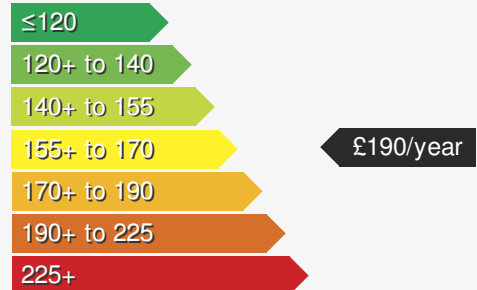

VEHICLE ROAD TAX

Road tax for this vehicle will be **£190/year**

Every effort has been made to ensure the accuracy of the information above, however errors may occur. Do not rely entirely on this information but check with the dealership about items that may affect your decision to buy. Please disregard the mileage unless it is verified by an independent mileage search. The MPG figure above relates to a typical example of the model when new. This will vary according to the age, condition and mileage of the vehicle and should be used for comparison purposes only.