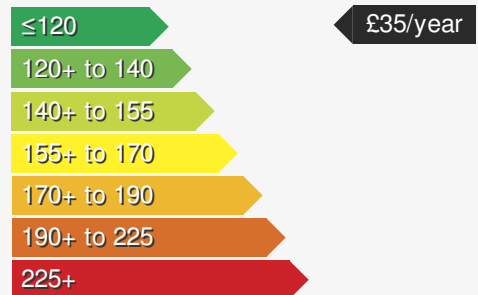

VEHICLE ROAD TAX

Road tax for this vehicle will be **£35/year**

Every effort has been made to ensure the accuracy of the information above, however errors may occur. Do not rely entirely on this information but check with the dealership about items that may affect your decision to buy. Please disregard the mileage unless it is verified by an independent mileage search. The MPG figure above relates to a typical example of the model when new. This will vary according to the age, condition and mileage of the vehicle and should be used for comparison purposes only.