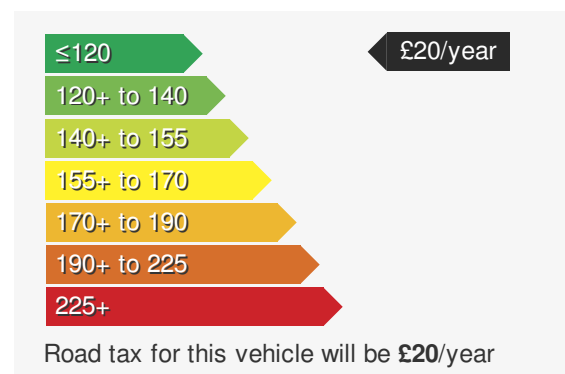

VEHICLE ROAD TAX

Every effort has been made to ensure the accuracy of the information above, however errors may occur. Do not rely entirely on this information but check with the dealership about items that may affect your decision to buy. Please disregard the mileage unless it is verified by an independent mileage search. The MPG figure above relates to a typical example of the model when new. This will vary according to the age, condition and mileage of the vehicle and should be used for comparison purposes only.