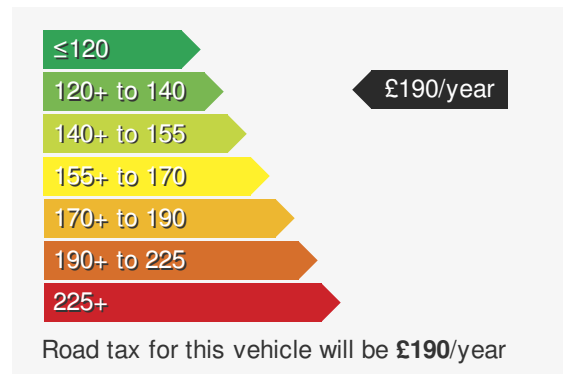

VEHICLE DETAILS

Date First Registered:	Sep 2023	Body Style:	Hatchback
Registration:	GX73XPW	Colour:	Black
Mileage:	23,692	Doors:	5
Fuel Type:	Diesel	MPG combined:	60
Transmission:	Auto /DSG	Insurance group:	22E

VEHICLE ROAD TAX

Every effort has been made to ensure the accuracy of the information above, however errors may occur. Do not rely entirely on this information but check with the dealership about items that may affect your decision to buy. Please disregard the mileage unless it is verified by an independent mileage search. The MPG figure above relates to a typical example of the model when new. This will vary according to the age, condition and mileage of the vehicle and should be used for comparison purposes only.