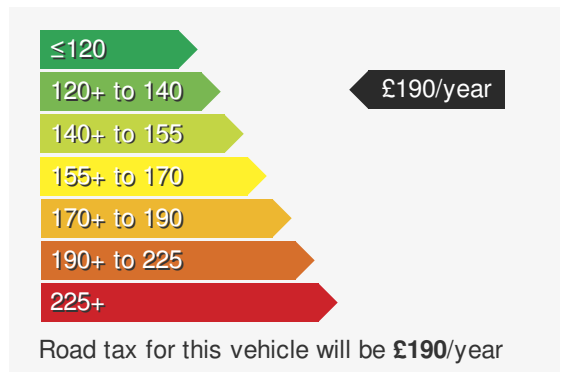

VEHICLE DETAILS

Date First Registered:	May 2025	Body Style:	SUV / Crossover
Registration:	GF25RTZ	Colour:	White
Mileage:	228	Doors:	5
Fuel Type:	Petrol	MPG combined:	46
Transmission:	Manual	Insurance group:	19E

VEHICLE ROAD TAX

Every effort has been made to ensure the accuracy of the information above, however errors may occur. Do not rely entirely on this information but check with the dealership about items that may affect your decision to buy. Please disregard the mileage unless it is verified by an independent mileage search. The MPG figure above relates to a typical example of the model when new. This will vary according to the age, condition and mileage of the vehicle and should be used for comparison purposes only.