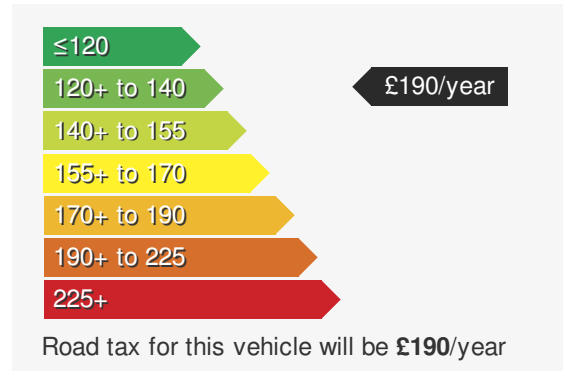

VEHICLE DETAILS

Date First Registered:	Jan 2025	Body Style:	Hatchback
Registration:	MD74KJZ	Colour:	Dolphin Grey
Mileage:	18,959	Doors:	5
Fuel Type:	Petrol	MPG combined:	51
Transmission:	Manual	Insurance group:	17E

VEHICLE ROAD TAX

Every effort has been made to ensure the accuracy of the information above, however errors may occur. Do not rely entirely on this information but check with the dealership about items that may affect your decision to buy. Please disregard the mileage unless it is verified by an independent mileage search. The MPG figure above relates to a typical example of the model when new. This will vary according to the age, condition and mileage of the vehicle and should be used for comparison purposes only.