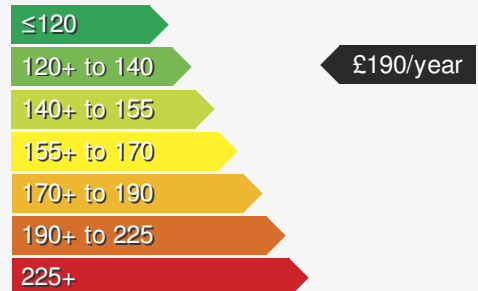

VEHICLE DETAILS

Date First Registered:	Jan 2025	Body Style:	Hatchback
Registration:	MD74KJZ	Colour:	Dolphin Grey
Mileage:	18,959	Doors:	5
Fuel Type:	Petrol	MPG combined:	51
Transmission:	Manual	Insurance group:	17E

STANDARD EQUIPMENT

Digital Climate Control	LED Headlights with High Beam Assist
'Discover' Navigation	Wireless Smartphone Charging
Front and Rear Parking Sensors with Rear View Camera	Rain Sensitive Wipers/Automatic Headlights
Leather Multifunction Steering Wheel	Active Info. Display
Adaptive Cruise Control	17" 'Nottingham' Alloy Wheels

EDWIN MAY COLERAINE - NISSAN

Edwin May
1 Riverside Retail Park South
Coleraine BT51 3RT
Telephone: [02870 354 321](tel:02870354321)
info.coleraine@edwinmay.co.uk

MORE INFORMATION

For more information scan this code into your mobile phone

VEHICLE ROAD TAX

Road tax for this vehicle will be **£190/year**

Every effort has been made to ensure the accuracy of the information above, however errors may occur. Do not rely entirely on this information but check with the dealership about items that may affect your decision to buy. Please disregard the mileage unless it is verified by an independent mileage search. The MPG figure above relates to a typical example of the model when new. This will vary according to the age, condition and mileage of the vehicle and should be used for comparison purposes only.