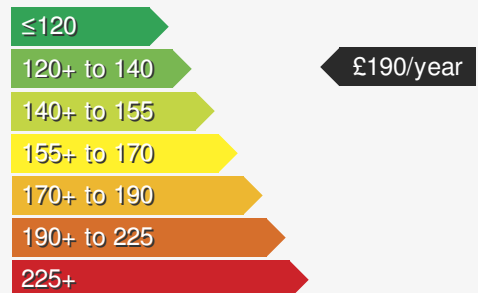

VEHICLE DETAILS

Date First Registered:	Dec 2025	Body Style:	Hatchback
Registration:	PJ75DRO	Colour:	Pure White
Mileage:	2,414	Doors:	5
Fuel Type:	Petrol	MPG combined:	52
Transmission:	Auto /DSG	Insurance group:	23E

STANDARD EQUIPMENT

Digital Climate Control	Wireless Smartphone Charging
'Discover' Navigation	Matrix LED Headlights with High Beam Assist
Front and Rear Parking Sensors with Rear View Camera	Rain Sensitive Wipers/Automatic Headlights
Leather Multifunction Steering Wheel	Active Info. Display
Adaptive Cruise Control	18" 'Leeds' Alloy Wheels

EDWIN MAY COLERAINE - NISSAN

Edwin May
1 Riverside Retail Park South
Coleraine BT51 3RT
Telephone: 02870 354 321
info.coleraine@edwinmay.co.uk

MORE INFORMATION

For more information scan this code into your mobile phone

VEHICLE ROAD TAX

Road tax for this vehicle will be **£190/year**

Every effort has been made to ensure the accuracy of the information above, however errors may occur. Do not rely entirely on this information but check with the dealership about items that may affect your decision to buy. Please disregard the mileage unless it is verified by an independent mileage search. The MPG figure above relates to a typical example of the model when new. This will vary according to the age, condition and mileage of the vehicle and should be used for comparison purposes only.